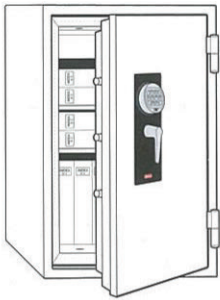

## Burglary and Fire Safe

Certified ECB · S EN14450 Security Level S1

*diplomat*® SAFE 

SS060/070/080  
with LaGard

SS825  
with LaGard

*10 different models  
for all requirements at home  
and business premise.*

SS100/110/120  
with LaGard

SS130  
with LaGard

SS200  
with LaGard

SS300  
with Mauer Keylock

Model	Outside (mm) (H x W x D)	Inside (mm) (H x W x D)	Total depth with door at 90° (mm)	Total width with door at 180° (mm)	Capacity (ℓ)	Weight (kg)	Tray/Shelf (pc)	Fire Class (paper)
SS 060	600 x 470 x 470	480 x 350 x 300	912	880	50	80	1 / 1	90
SS 070	635 x 500 x 500	515 x 380 x 330	972	940	64	90	1 / 1	90
SS 080	816 x 520 x 520	676 x 380 x 330	1012	980	84	122	1 / 1	90
SS 825	770 x 690 x 720	590 x 510 x 510	1372	1305	153	203	1 / 1	120
SS 100	960 x 655 x 560	780 x 475 x 350	1177	1235	129	201	1 / 2	120
SS 110	1060 x 655 x 560	880 x 475 x 350	1177	1235	146	209	1 / 2	120
SS 120	1160 x 655 x 560	980 x 475 x 350	1177	1235	162	228	1 / 2	120
SS 130	1385 x 775 x 650	1205 x 595 x 440	1387	1475	315	348	1 / 3	120
SS 200	1630 x 775 x 650	1450 x 595 x 440	1387	1475	379	388	1 / 3	120
SS 300	1685 x 1126 x 700	1505 x 946 x 490	1315	2227	698	540	- / 3	120