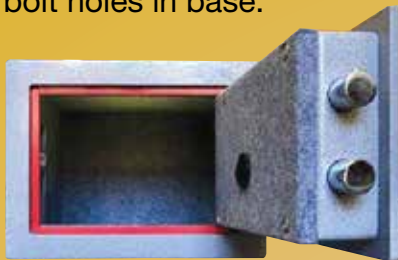

LOCKING: All models have 25mm diameter locking bolt work.

LOCKS: All models available with key, combination or digital locking.

DOOR: 8mm steel plate door.

BODY: 4mm steel plate body.

MOUNTING: All models are provided with 4 x 12mm bolt holes in base.

MINIGUARD DESIGNED TO BE FIRE RESISTING FOR 30 MINUTES

**2x
ADJUSTABLE
SHELVES**

**1x
ADJUSTABLE
SHELF**

■ MODEL MG2

■ MODEL MG3

■ MODEL MG4

MODEL	HEIGHT		WIDTH		DEPTH		WEIGHT	KEY PRICE INCL. GST	COMBINATION PRICE INCL. GST	DIGITAL PRICE INCL. GST
	EXTERNAL	INTERNAL	EXTERNAL	INTERNAL	EXTERNAL	INTERNAL				
MG2	250 MM	210 MM	340 MM	300 MM	315 MM	220 MM	27 KG	\$	\$	\$
MG3	320 MM	280 MM	440 MM	400 MM	340 MM	250 MM	41 KG	\$	\$	\$
MG4	615 MM	570 MM	410 MM	350 MM	340 MM	250 MM	65 KG	\$	\$	\$