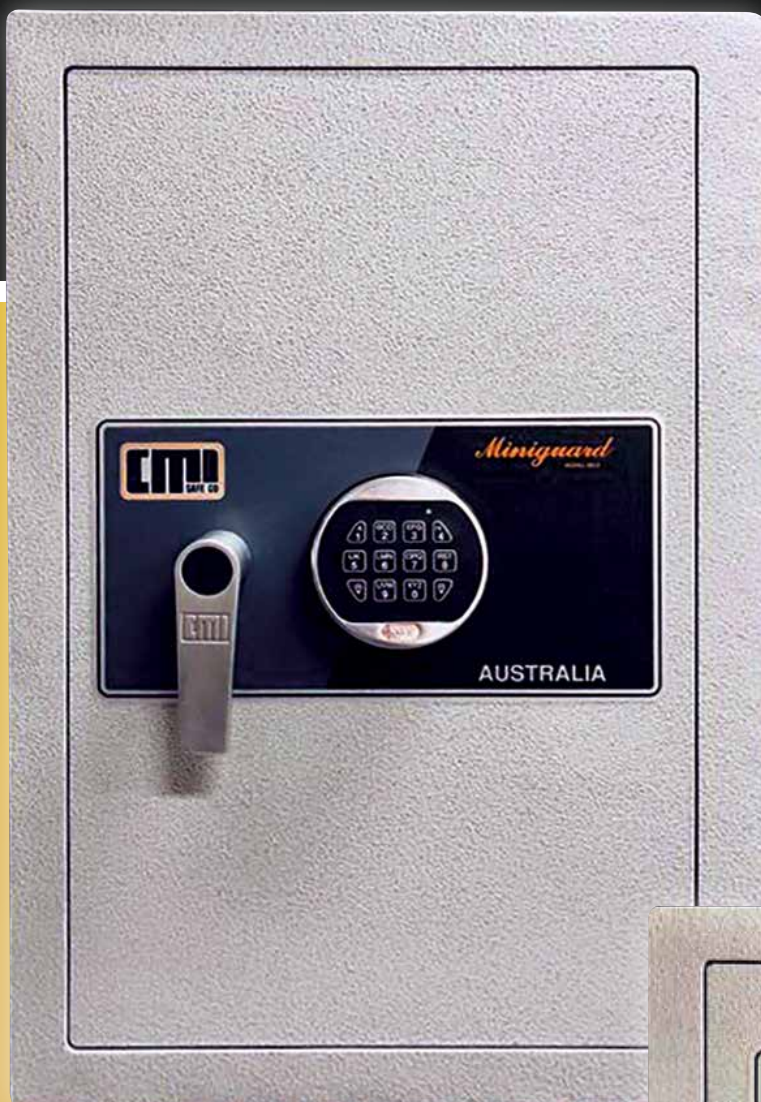

Miniguard

DOMESTIC SECURITY SAFE

FOR THE
**SECURITY
CONSCIOUS**

Miniguard range
available in

- **Key locking**
- **Dial combination locking**
- **Digital locking**

■ MODEL **MG4**

■ MODEL **MG3**

■ MODEL **MG2**

Miniguard DOMESTIC SECURITY SAFE

ALL CMI SAFES COME WITH A FIVE YEAR WARRANTY, EXCLUDING FREIGHT AND TRAVELLING, WITH A 24 MONTH WARRANTY ON LOCKS.

MINIGUARD SAFES are ideal for security in the home when correctly secured.

LOCKING: All models have 25mm diameter locking bolt work.

LOCKS: All models available with key, combination or digital locking.

DOOR: 8mm steel plate door.

BODY: 4mm steel plate body.

MOUNTING: All models are provided with 4 x 12mm bolt holes in base.