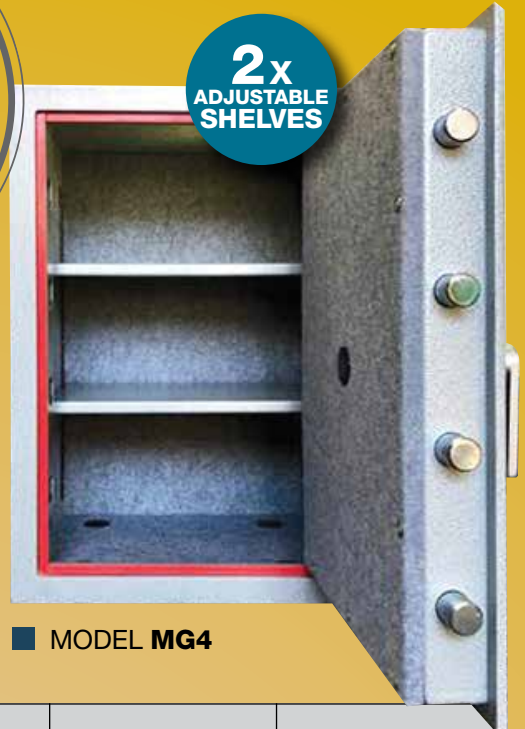

LOCKING: All models have 25mm diameter locking bolt work.

LOCKS: All models available with key, combination or digital locking.

DOOR: 8mm steel plate door.

BODY: 4mm steel plate body.

MOUNTING: All models are provided with 4 x 12mm bolt holes in base.

MINIGUARD DESIGNED TO BE FIRE RESISTING FOR 30 MINUTES

**2x
ADJUSTABLE
SHELVES**

**1x
ADJUSTABLE
SHELF**

■ MODEL MG2

■ MODEL MG3

■ MODEL MG4

MODEL	HEIGHT		WIDTH		DEPTH		WEIGHT	KEY PRICE INCL. GST	COMBINATION PRICE INCL. GST	DIGITAL PRICE INCL. GST
	EXTERNAL	INTERNAL	EXTERNAL	INTERNAL	EXTERNAL	INTERNAL				
MG2	250 MM	210 MM	340 MM	300 MM	315 MM	220 MM	27 KG	\$	\$	\$
MG3	320 MM	280 MM	440 MM	400 MM	340 MM	250 MM	41 KG	\$	\$	\$
MG4	615 MM	570 MM	410 MM	350 MM	340 MM	250 MM	65 KG	\$	\$	\$