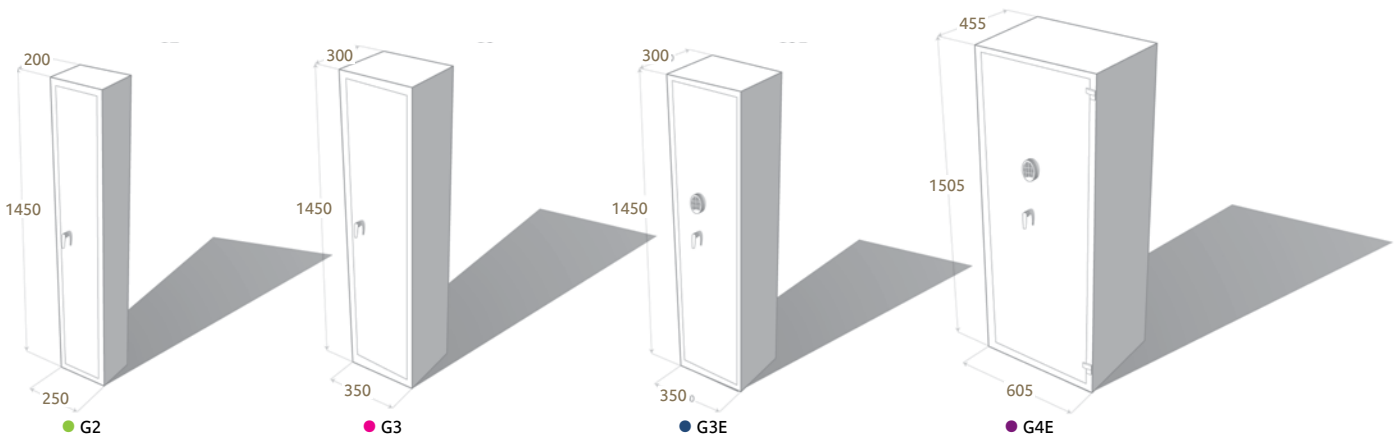

Rifle Cabinet Safes

Guardall has a complete Gun Safe range designed to accommodate the individual weapon owner or the serious gun enthusiast.

SECURITY FEATURES

- Durable paint finish
- Pre-drilled anchoring holes, 4 x 14mm diameter (2 x rear, 2 x base)
- Police approved in all States and Territories.
- More information on

PRODUCT SPECIFICATIONS

Model	EXTERNAL (MM)			Weight (kg)	Gun Capacity	SHIPPING DIMENSIONS		
	Height	Width	Depth			H x W x D (mm)	Weight (kg)	Type
G2	1450	250	200	55	3 Rifles	400 x 1500 x 400	60	Skid
G3	1450	350	300	70	5 Rifles	450 x 1500 x 400	70	Skid
G3E	1450	350	300	70	5 Rifles	450 x 1500 x 400	70	Skid
G4E	1505	605	455	224	8-16 Rifles	1650 x 650 x 600	225	Skid

DEPTH MEASUREMENT DOES NOT INCLUDE THE HANDLE, KEYPAD OR HINGES. PLEASE ALLOW 70MM. Due to Guardall constantly striving to deliver better products; sizes and colours may vary slightly. Police Approval based on current legislation as at 1/9/2013.