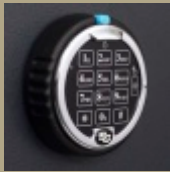

PROVIDE THE **HIGHEST LEVEL** OF PROTECTION FOR CASH AND VALUABLES TO **INTERNATIONAL STANDARDS**

EUROPA GII

BURGLARY-RESISTANT PROTECTION

KEY FEATURES

- Professional high security safe protecting valuables up to the highest certified resistance levels, certified by ECB•S in accordance with the stringent European standard, EN 1143-1. Europa hereby complies and is certified with the world's strictest requirements for quality and burglary resistance
- A range of tools typically used in professional burglary attempts were used to test Europa's level of resistance according to EN 1143-1, from basic equipment, such as hammers and simple drills, to sophisticated thermal and electrical equipment, such as oxyacetylene torches and diamond disc cutters
- Europa Grade II is certified NT FIRE 017 – 60 Paper for one-hour protection of paper from fire by SP Technical Research Institute of Sweden
- Each safe can be equipped with high quality fittings to maximize storage requirements
- Europa can be customized with a choice of locking options, deposits, shelves and lockable drawer deposits in order to meet customer requirements
- Base fixing is standard on all models

LOCKS

All Chubb safes' locks are tested to Vds and conform to EN 1300.

Europa G II offers Key Lock and Keyless Combination Locking as standard.

A wide variety of electronic, time delay locks can be fitted on request