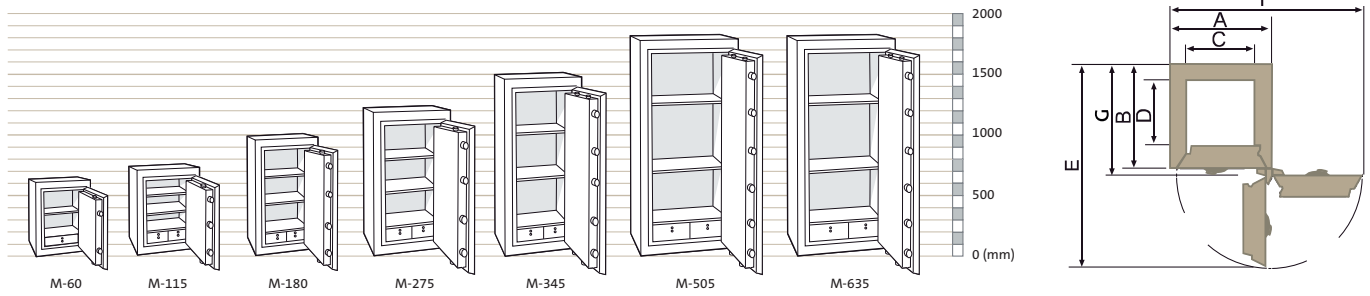

PROVIDE THE **HIGHEST LEVEL** OF PROTECTION FOR CASH AND VALUABLES TO **INTERNATIONAL STANDARDS**

EUROPA GII

BURGLARY-RESISTANT PROTECTION

KEY FEATURES

- Professional high security safe protecting valuables up to the highest certified resistance levels, certified by ECB•S in accordance with the stringent European standard, EN 1143-1. Europa hereby complies and is certified with the world's strictest requirements for quality and burglary resistance
- A range of tools typically used in professional burglary attempts were used to test Europa's level of resistance according to EN 1143-1, from basic equipment, such as hammers and simple drills, to sophisticated thermal and electrical equipment, such as oxyacetylene torches and diamond disc cutters
- Europa Grade II is certified NT FIRE 017 – 60 Paper for one-hour protection of paper from fire by SP Technical Research Institute of Sweden
- Each safe can be equipped with high quality fittings to maximize storage requirements
- Europa can be customized with a choice of locking options, deposits, shelves and lockable drawer deposits in order to meet customer requirements
- Base fixing is standard on all models

EUROPA GII

PRODUCT SPECIFICATIONS

Size	Ext. Height	Ext. Width (A)	Ext. Depth (B)	Depth incl. Handle & Hinge (G)	Int. Height	Int. Width (C)	Int. Depth (D)	Depth with door at 90° open (E)	Width with door fully open (F)	Volume (litres)	Weight (kg)
1	628	528	603	660	460	360	360	1077	941	60	381
2	718	668	663	720	550	500	420	1277	1232	116	536
3	1018	668	663	720	850	500	420	1277	1232	179	705
4	1208	668	773	830	1040	500	530	1387	1232	276	880
5	1468	668	773	830	1300	500	530	1387	1232	345	1060
6	1796	903	663	720	1628	735	420	1512	1691	503	1370
7	1796	903	773	830	1628	735	530	1622	1691	634	1571